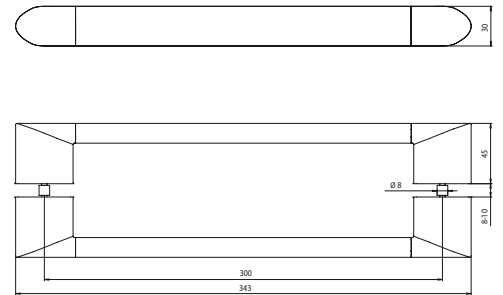

Haken
Hook

chrom chrome

3475 001 02

Duschtürgriff
Grip for shower door

chrom chrome

3463 001 30

dogma